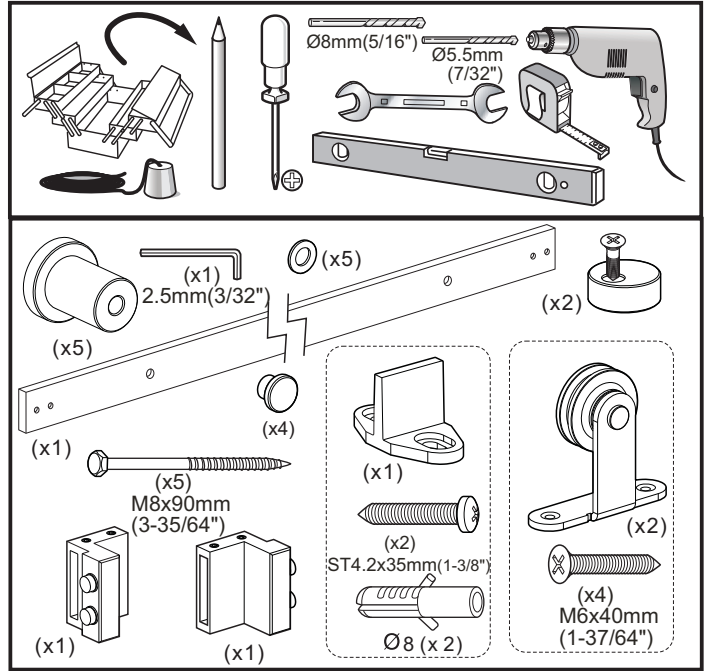

Installation Manual

To obtain the maximum weight capacity, all rail mounting fasteners must be mounted directly into solid wood. Do NOT install directly onto a drywall surface. A solid wood header is recommended as shown in instruction box 2.