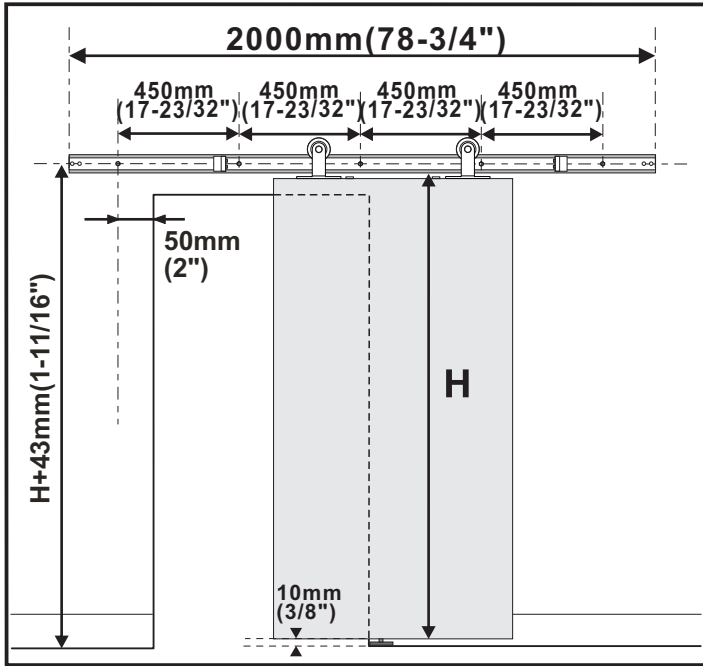

Installation Manual

To obtain the maximum weight capacity, all rail mounting fasteners must be mounted directly into solid wood. Do NOT install directly onto a drywall surface. A solid wood header is recommended as shown in instruction box 2.